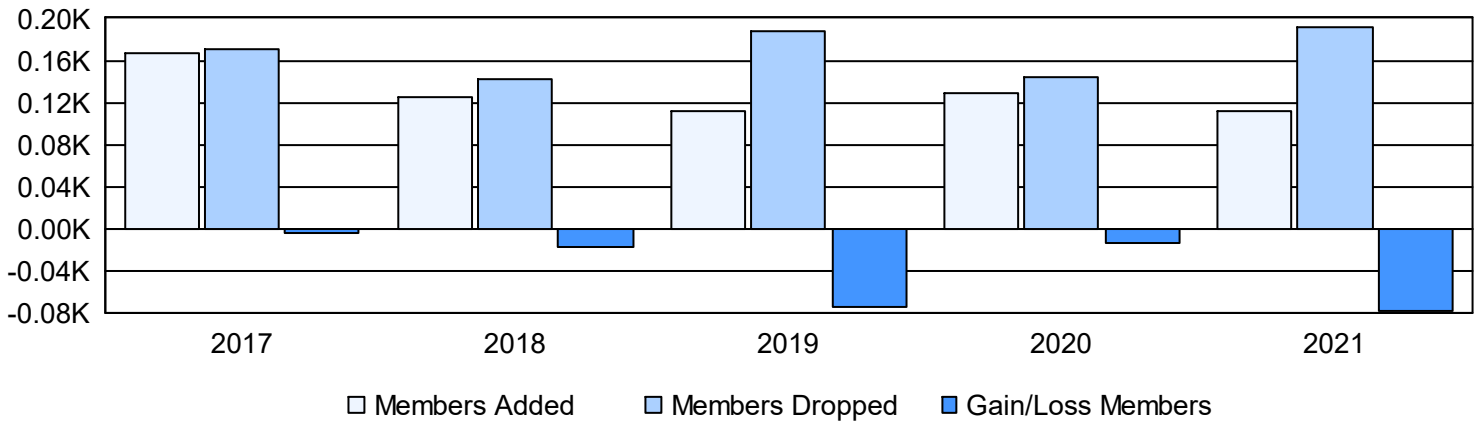

Year	New Clubs	Dropped Clubs	Gain/ Loss Clubs	New Members	Charter Members	Reinstate Members	Transfer Members	Total Member Added	Total Members Dropped	Gain/ Loss Members
2016-2017	1	0	1	141	20	4	1	166	171	-5
2017-2018	0	0	0	118	0	3	3	124	142	-18
2018-2019	0	0	0	98	0	12	2	112	187	-75
2019-2020	0	0	0	109	0	0	20	129	143	-14
2020-2021	0	0	0	62	0	20	30	112	191	-79
Average	0	0	0	106	4	8	11	129	167	-38

Clubs

Members