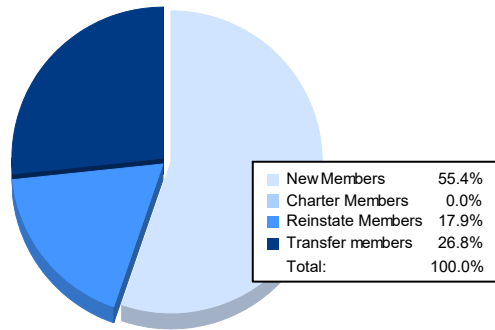

Membership Composition June 2021 Cumulative