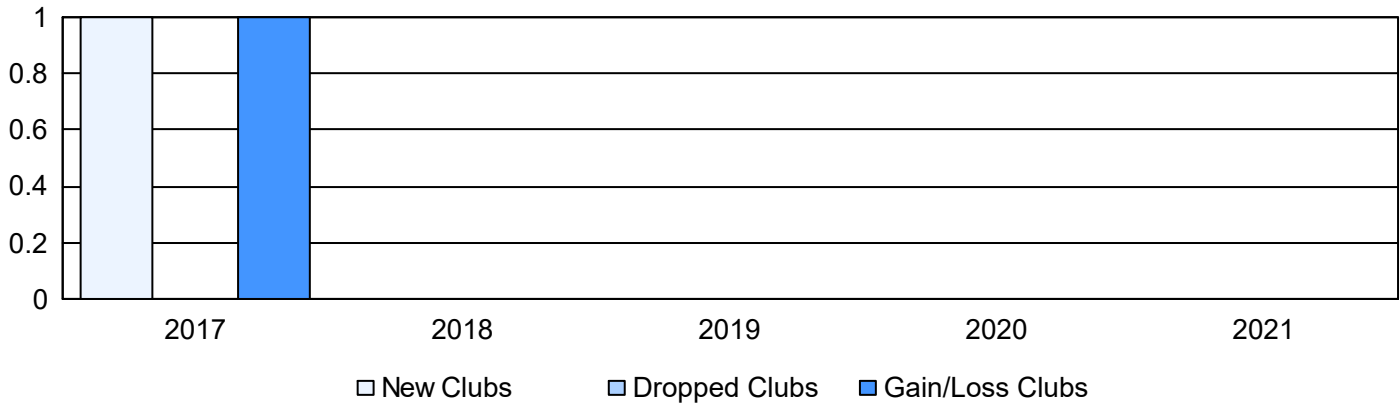

Year	New Clubs	Dropped Clubs	Gain/ Loss Clubs	New Members	Charter Members	Reinstate Members	Transfer Members	Total Member Added	Total Members Dropped	Gain/ Loss Members
2016-2017	1	0	1	141	20	4	1	166	171	-5
2017-2018	0	0	0	118	0	3	3	124	142	-18
2018-2019	0	0	0	98	0	12	2	112	187	-75
2019-2020	0	0	0	109	0	0	20	129	143	-14
2020-2021	0	0	0	62	0	20	30	112	191	-79
Average	0	0	0	106	4	8	11	129	167	-38

Clubs